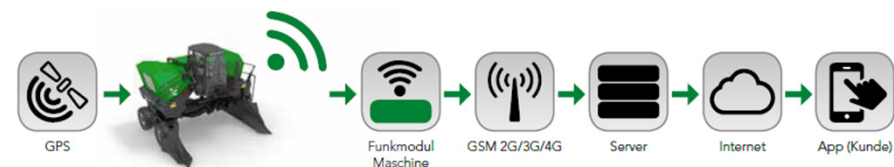

Condition Monitoring & Fernwartung